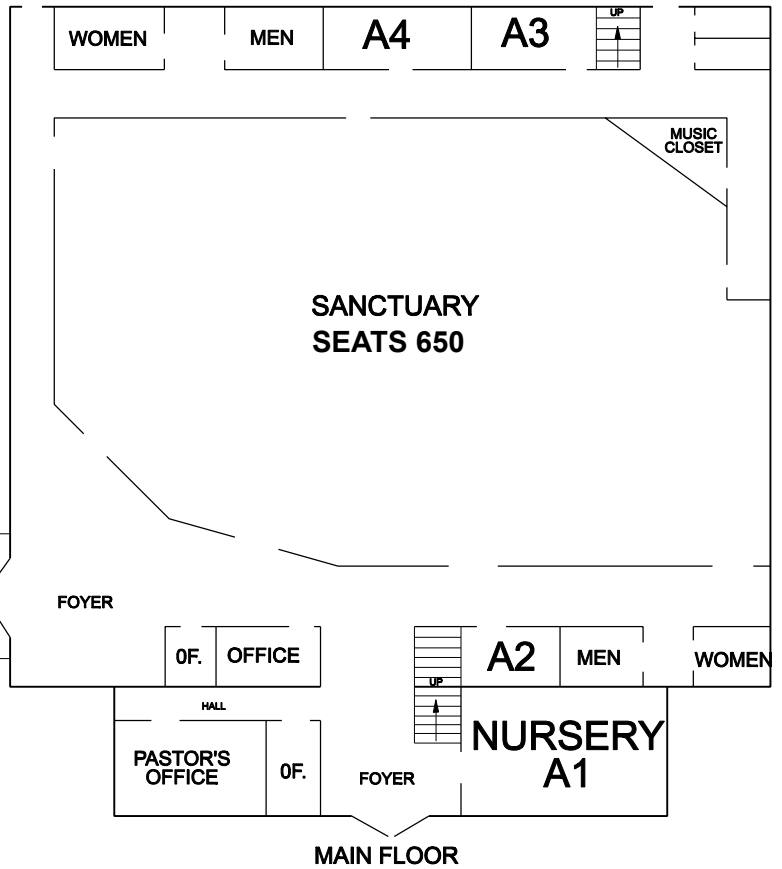

CHURCH LAYOUT

Contact Information:
Pastor Jack Ezell
844-5836
jetcog@comcast.net