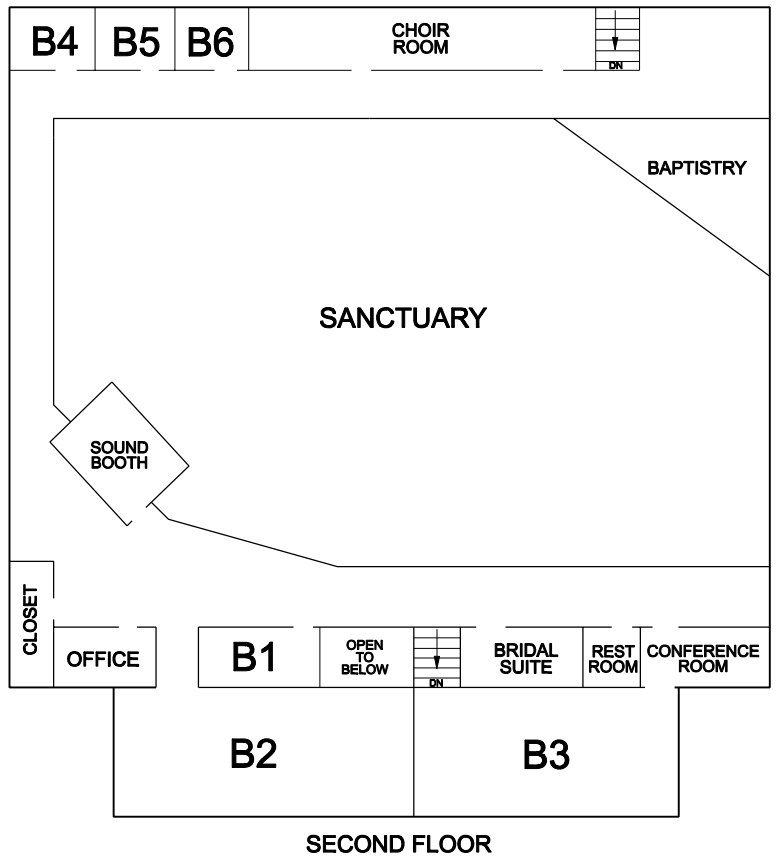

CHURCH LAYOUT

Contact Information:
Pastor Jack Ezell
844-5836
jetcog@comcast.net